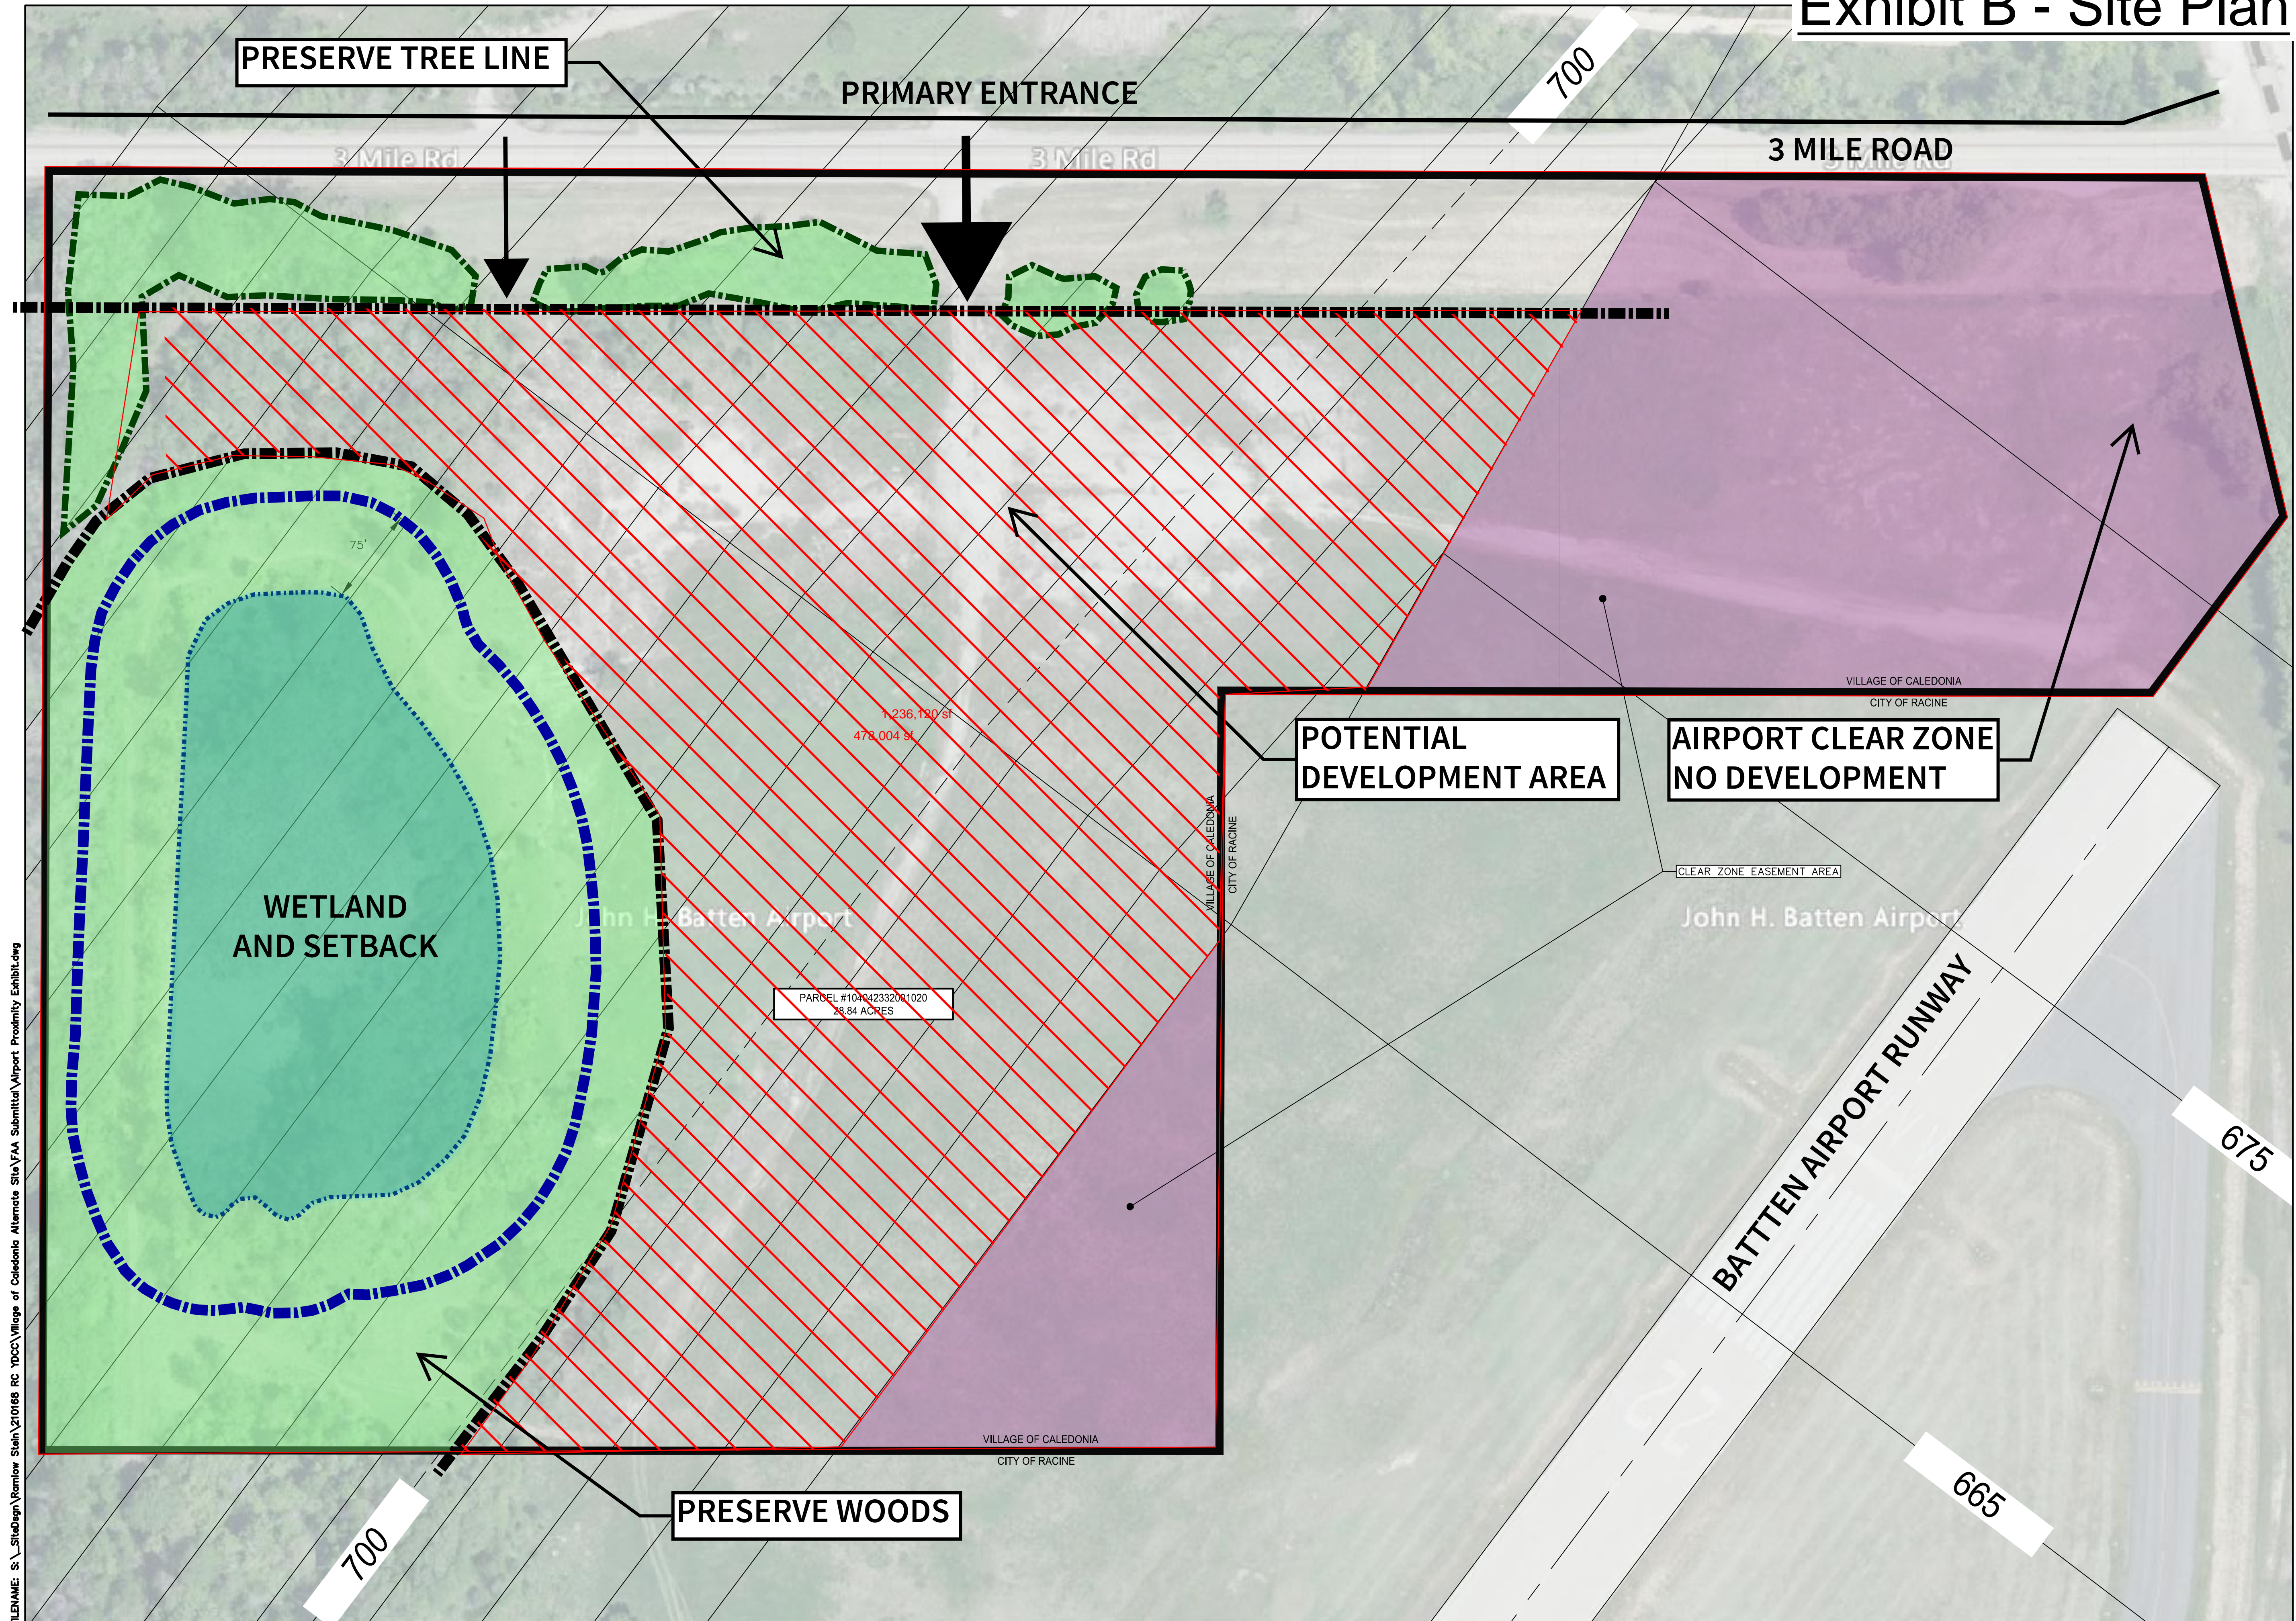

Racine County - Youth Development and Care Center (YDCC)

PROJECT:
RACINE COUNTY YOUTH DEVELOPMENT AND CARE CENTER

LOCATION:
CALEDONIA, WISCONSIN

CLIENT:

RELEASE:
PRELIMINARY

REVISIONS:

#	DATE	DESCRIPTION
#	#	#
#	#	#
#	#	#
#	#	#
#	#	#
#	#	#
#	#	#
#	#	#
#	#	#
#	#	#

SEAL:

SHEET:
BATTEN INTERNATIONAL AIRPORT PROXIMITY EXHIBIT

PROJECT MANAGER: DMJ
PROJECT NUMBER: 210168.01
DATE: 03/03/2021

SHEET NUMBER:
1

FILENAME: S:_Site\Depn\Ramlow_Stein\210168_RC_YDCC\Village of Caledonia Alternate Site\FAA_Submittal\Airport Proximity Exhibit.dwg