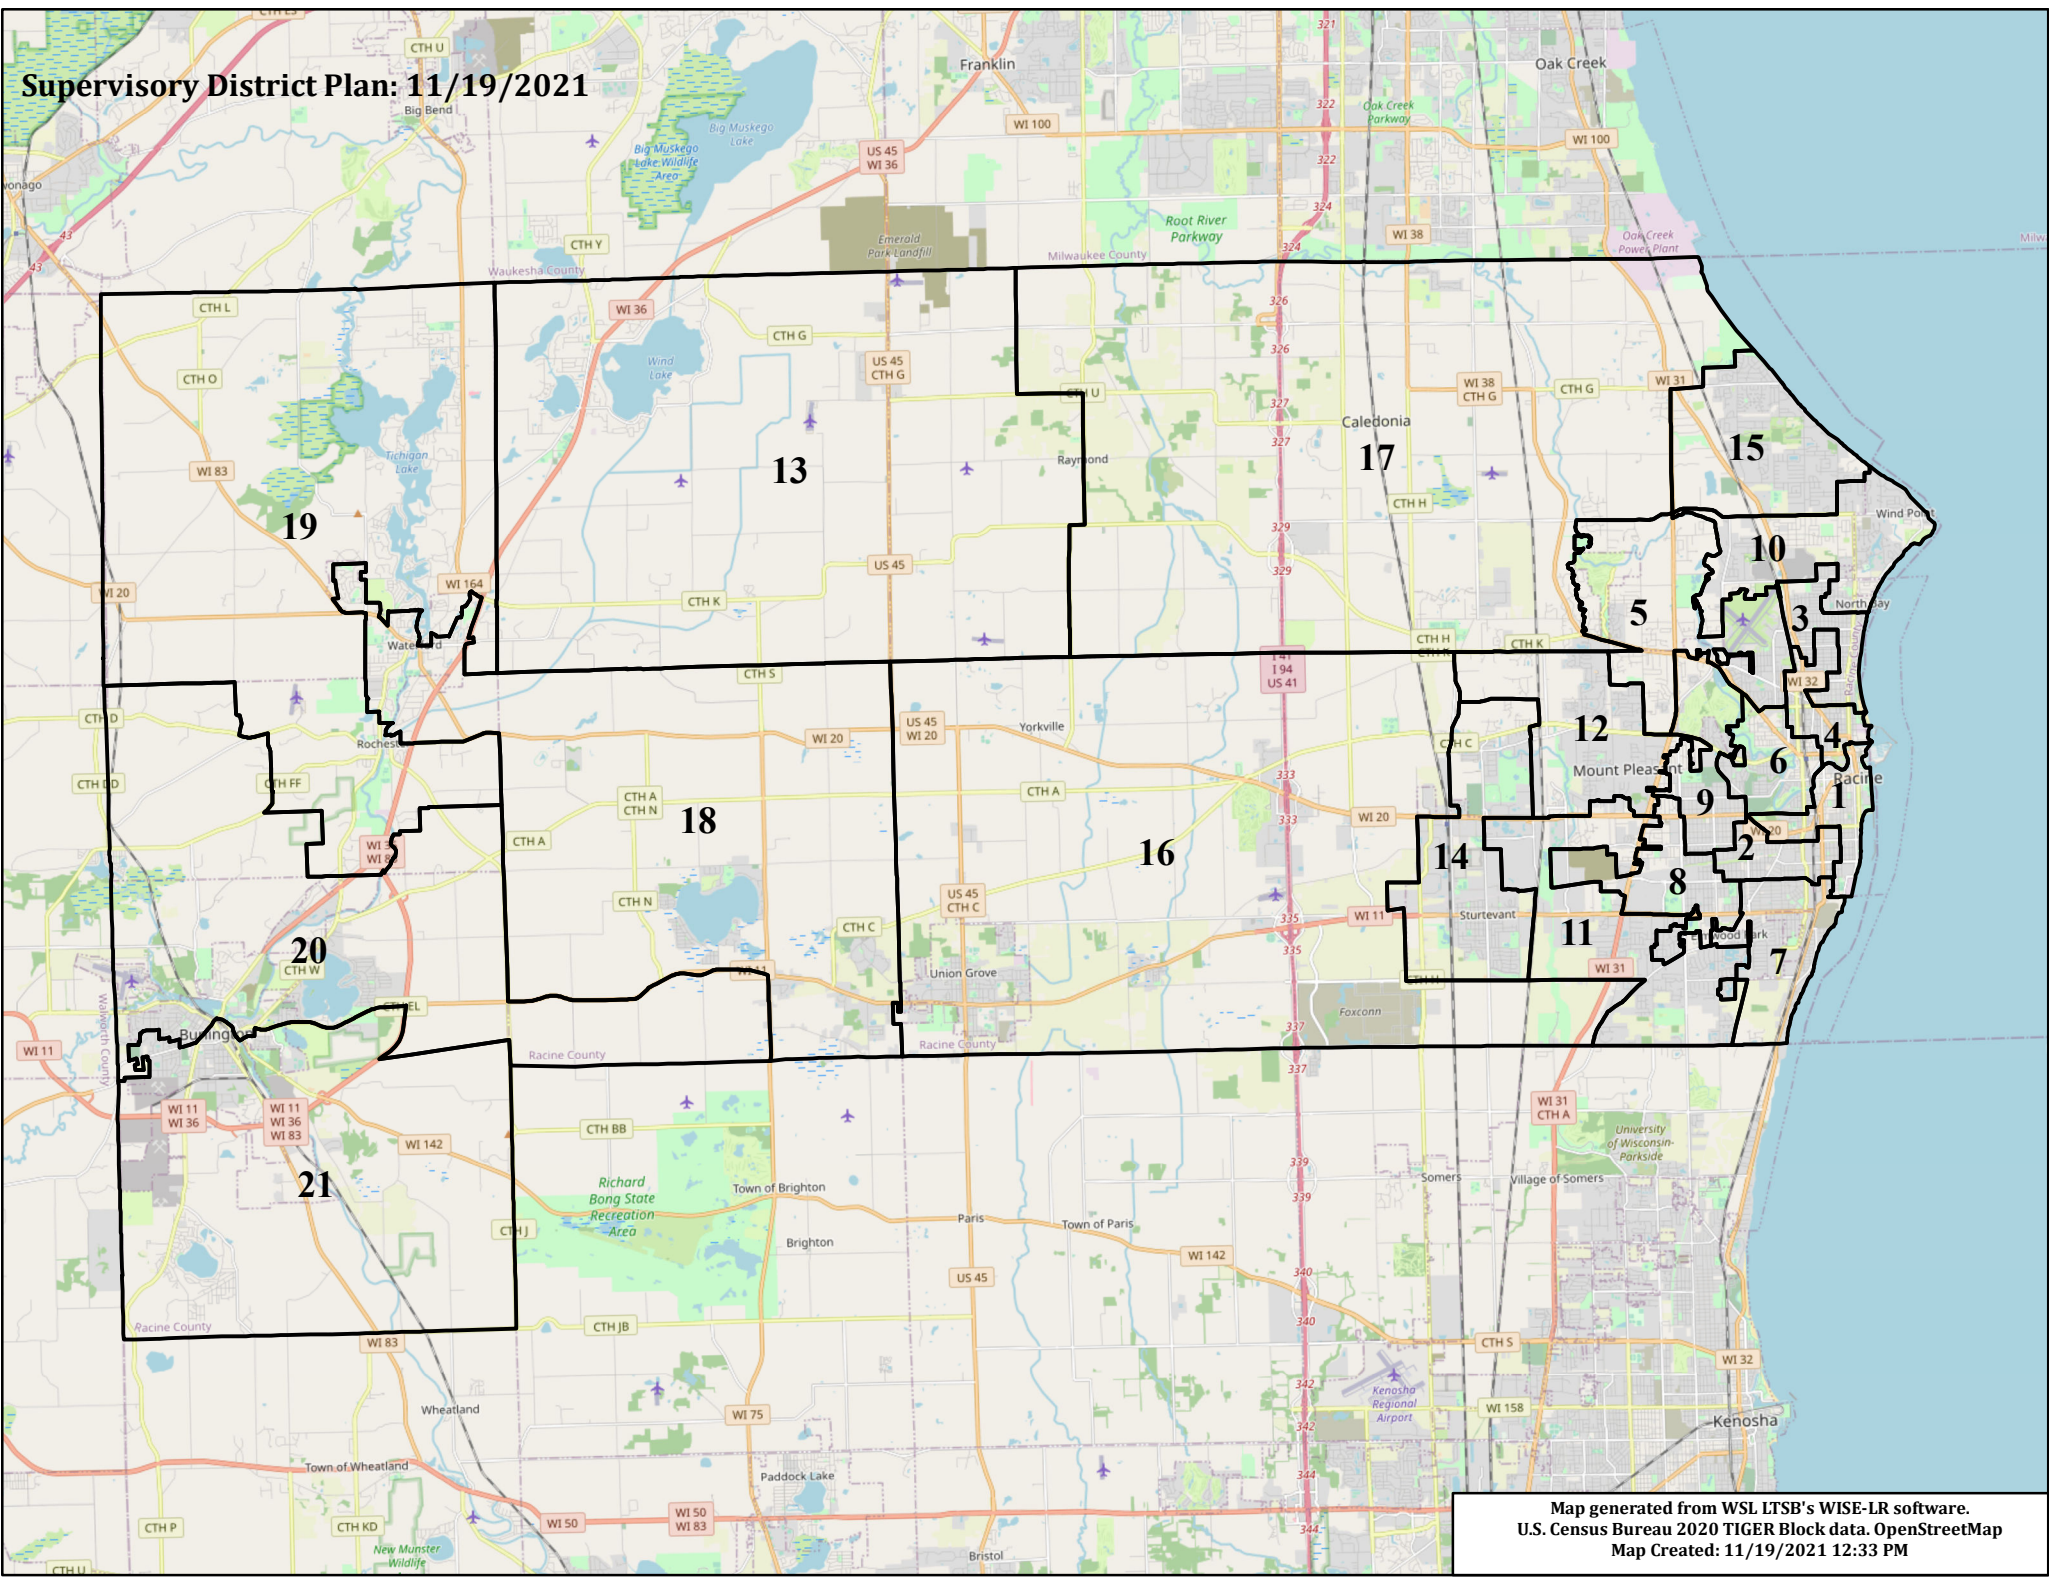

Supervisory District Plan: 11/19/2021

Map generated from WSL LTSB's WISE-LR software.
U.S. Census Bureau 2020 TIGER Block data. OpenStreetMap
Map Created: 11/19/2021 12:33 PM