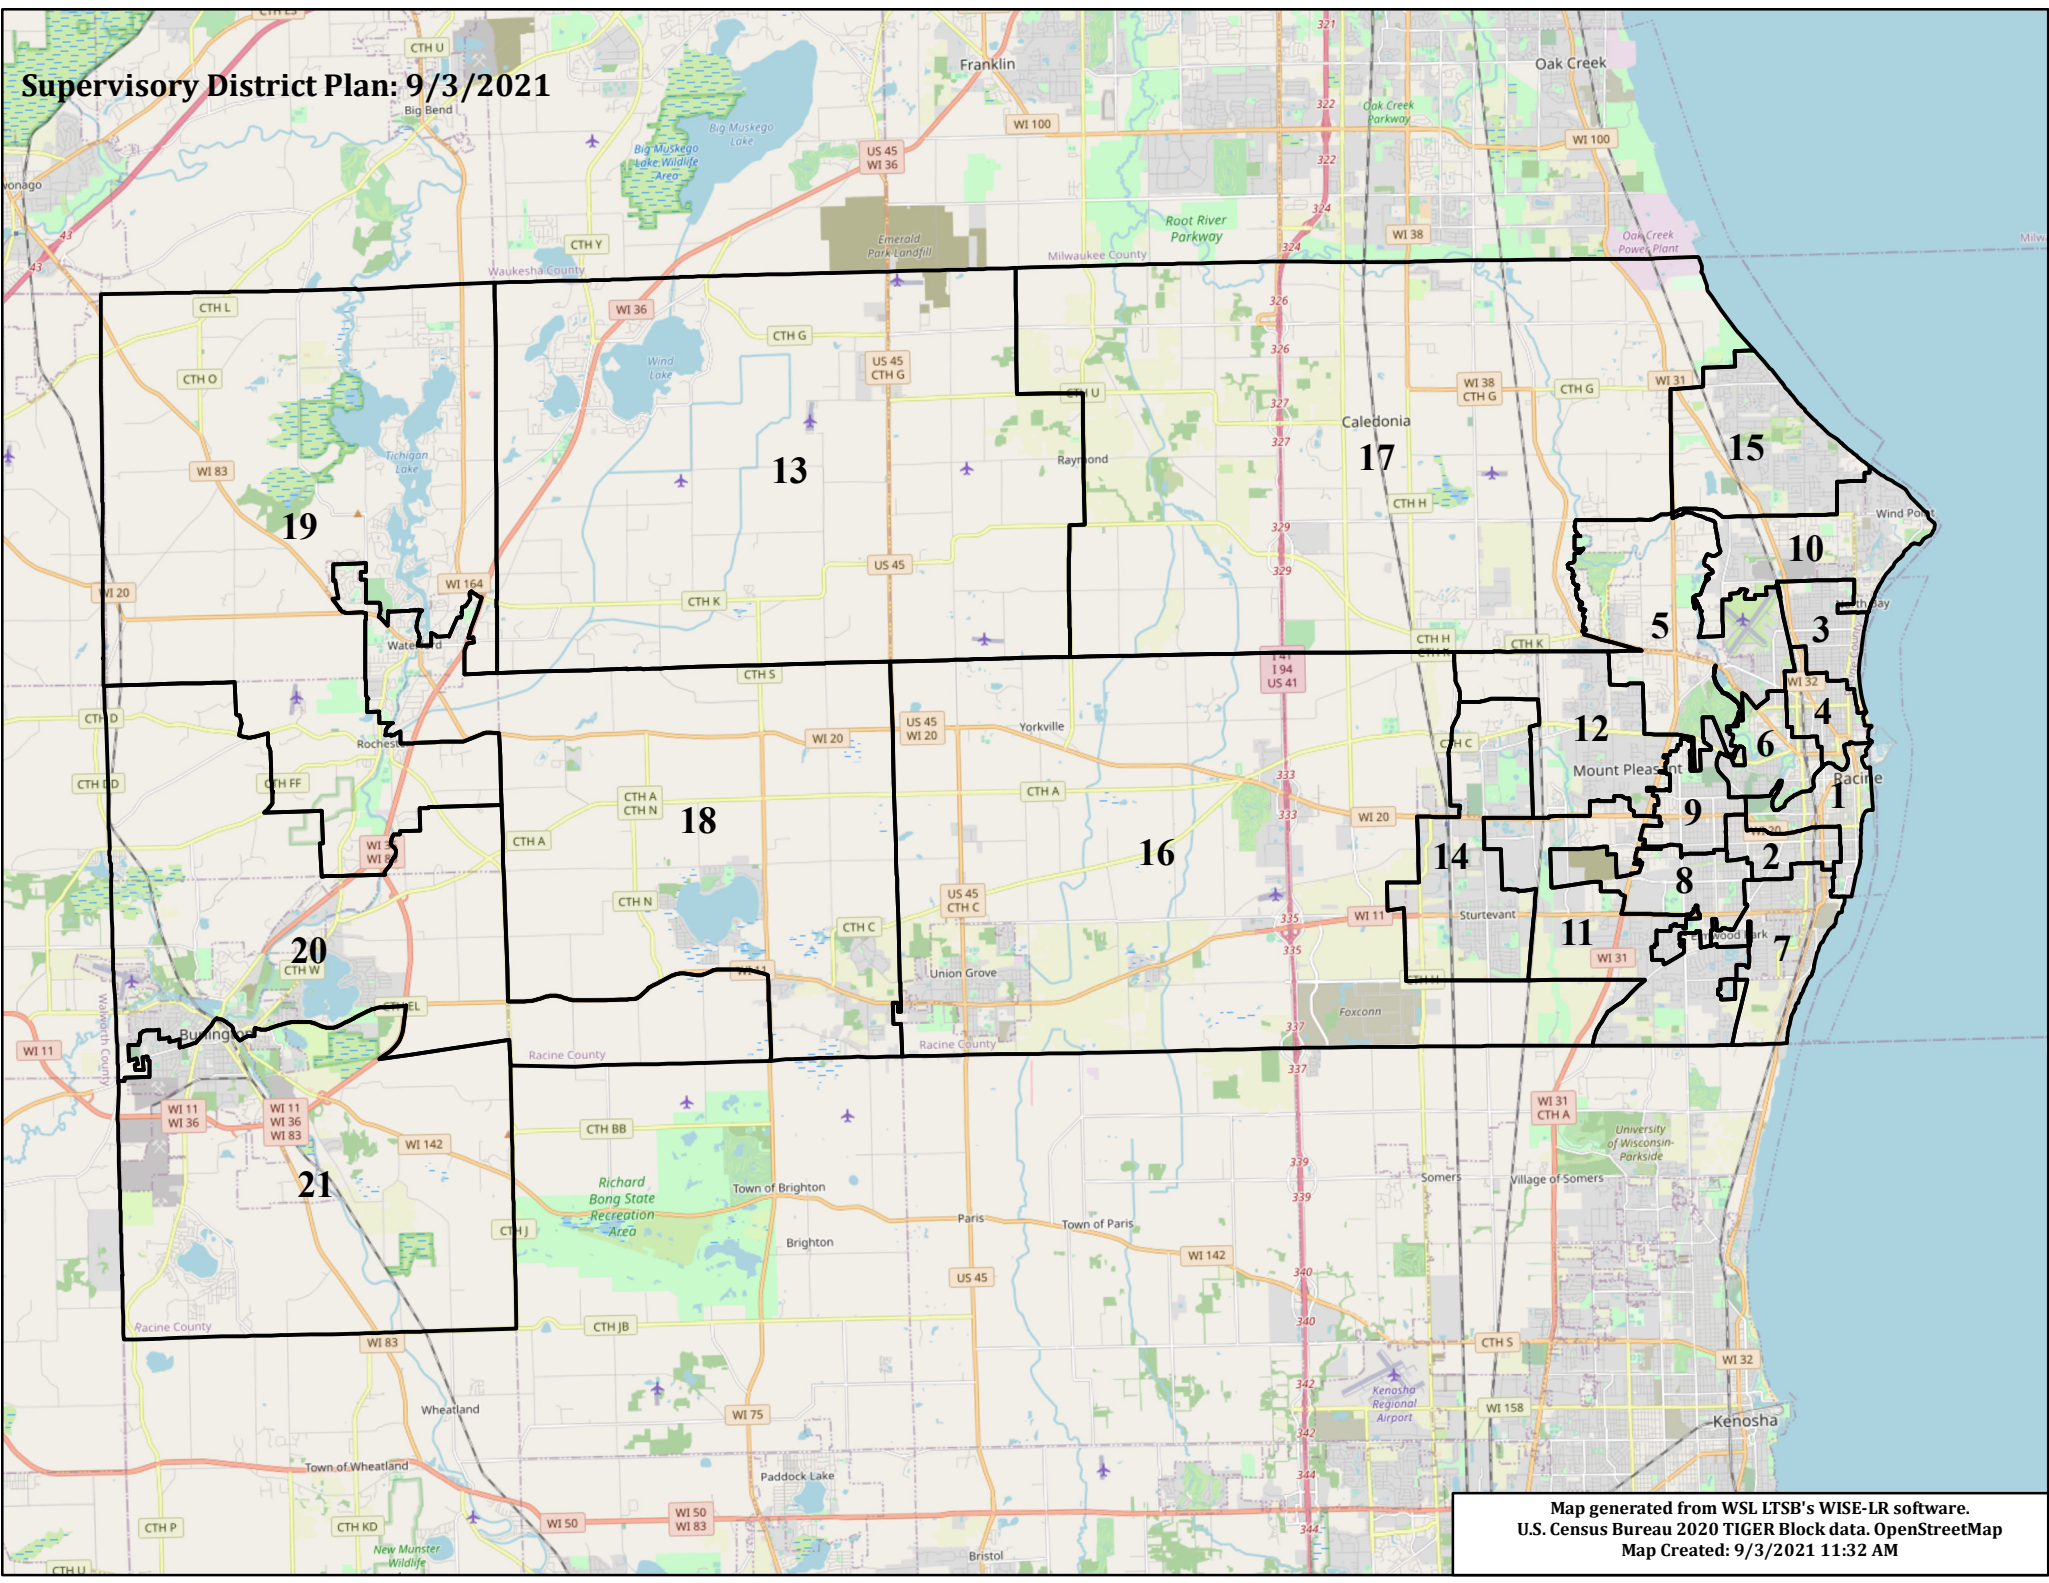

Supervisory District Plan: 9/3/2021

Map generated from WSL LTSB's WISE-LR software.
U.S. Census Bureau 2020 TIGER Block data. OpenStreetMap
Map Created: 9/3/2021 11:32 AM