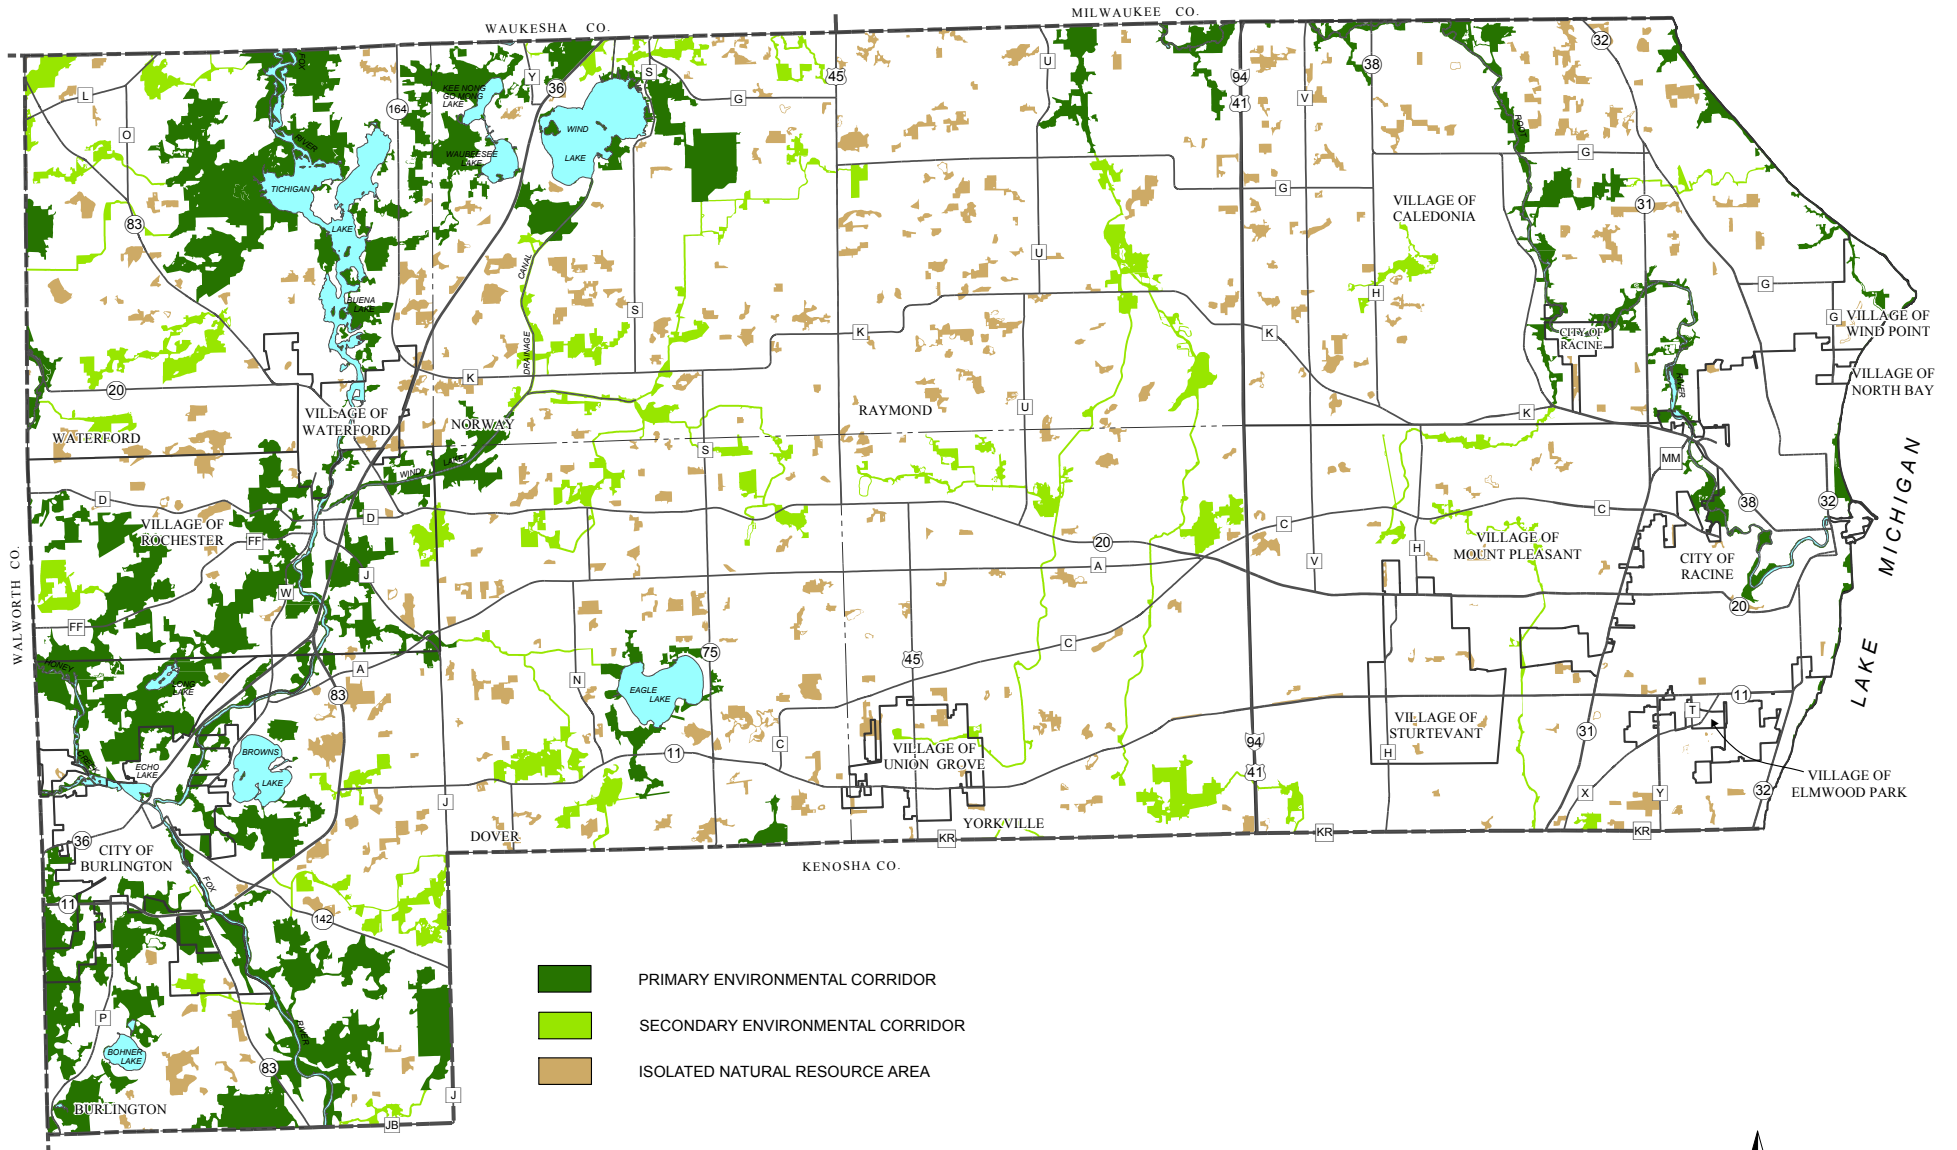

Map 16

ENVIRONMENTAL CORRIDORS AND ISOLATED NATURAL RESOURCE AREAS IN RACINE COUNTY: 2010

Source: SEWRPC.