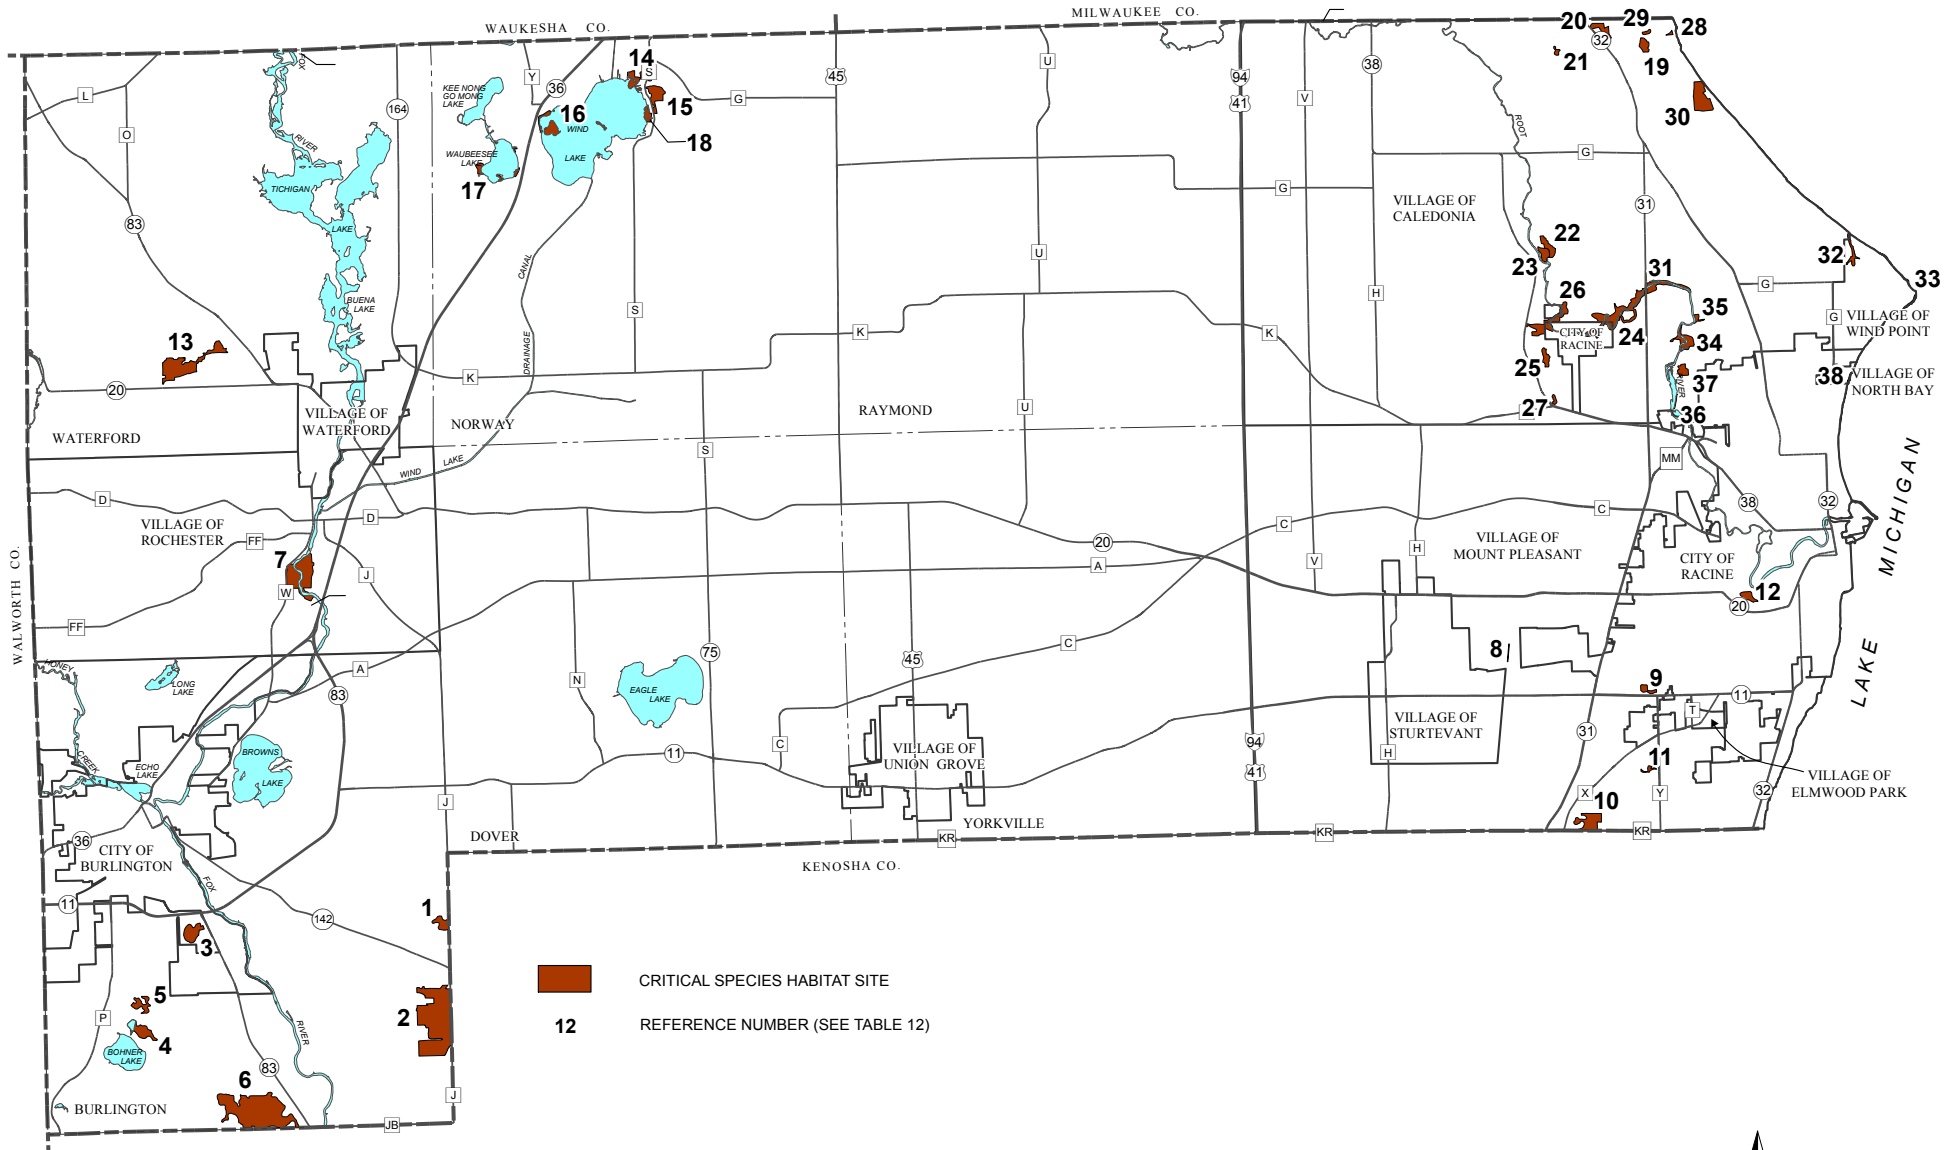

Map 15

CRITICAL SPECIES HABITAT SITES IN RACINE COUNTY: 2009

Source: SEWRPC.