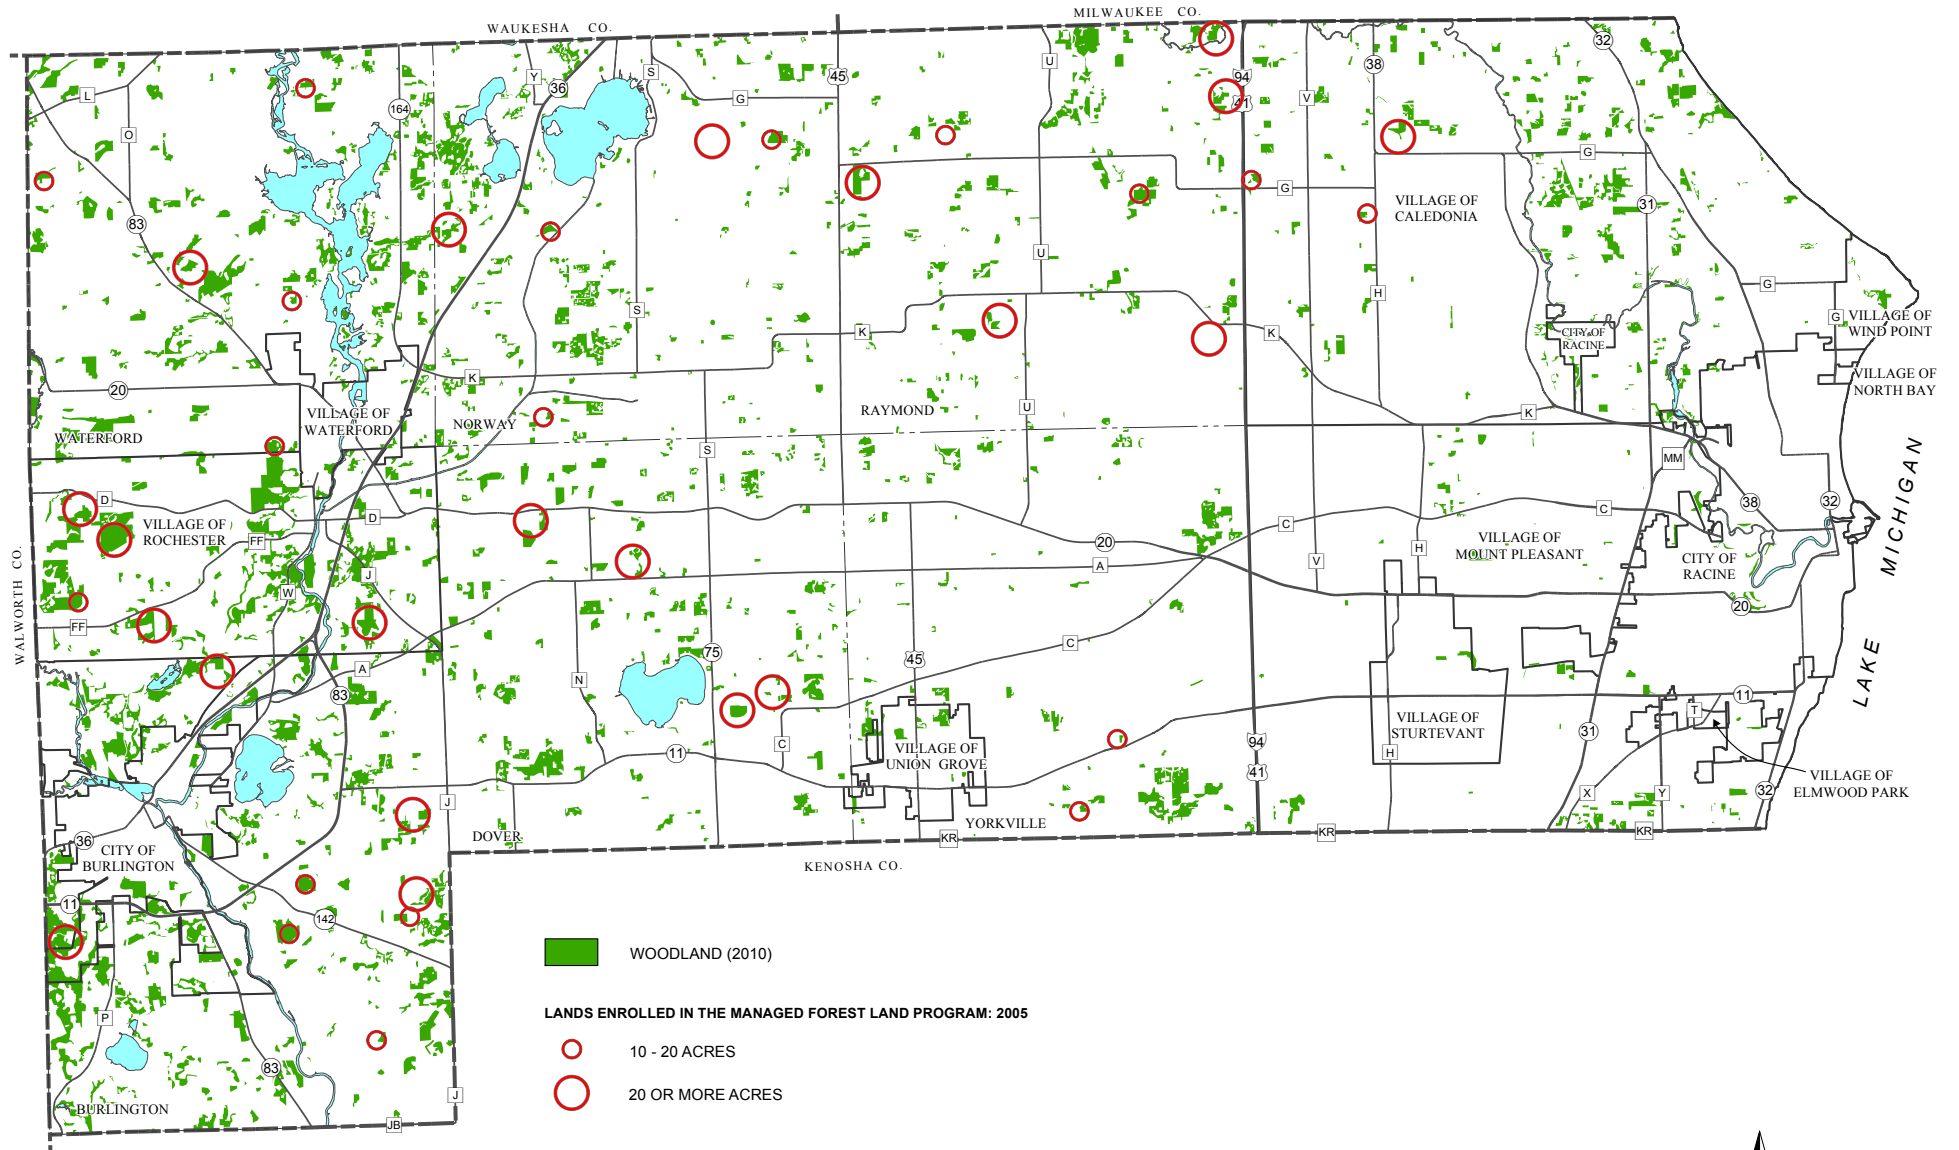

Map 13

WOODLANDS AND MANAGED FOREST LANDS IN RACINE COUNTY

Source: Wisconsin Department of Natural Resources and SEWRPC.