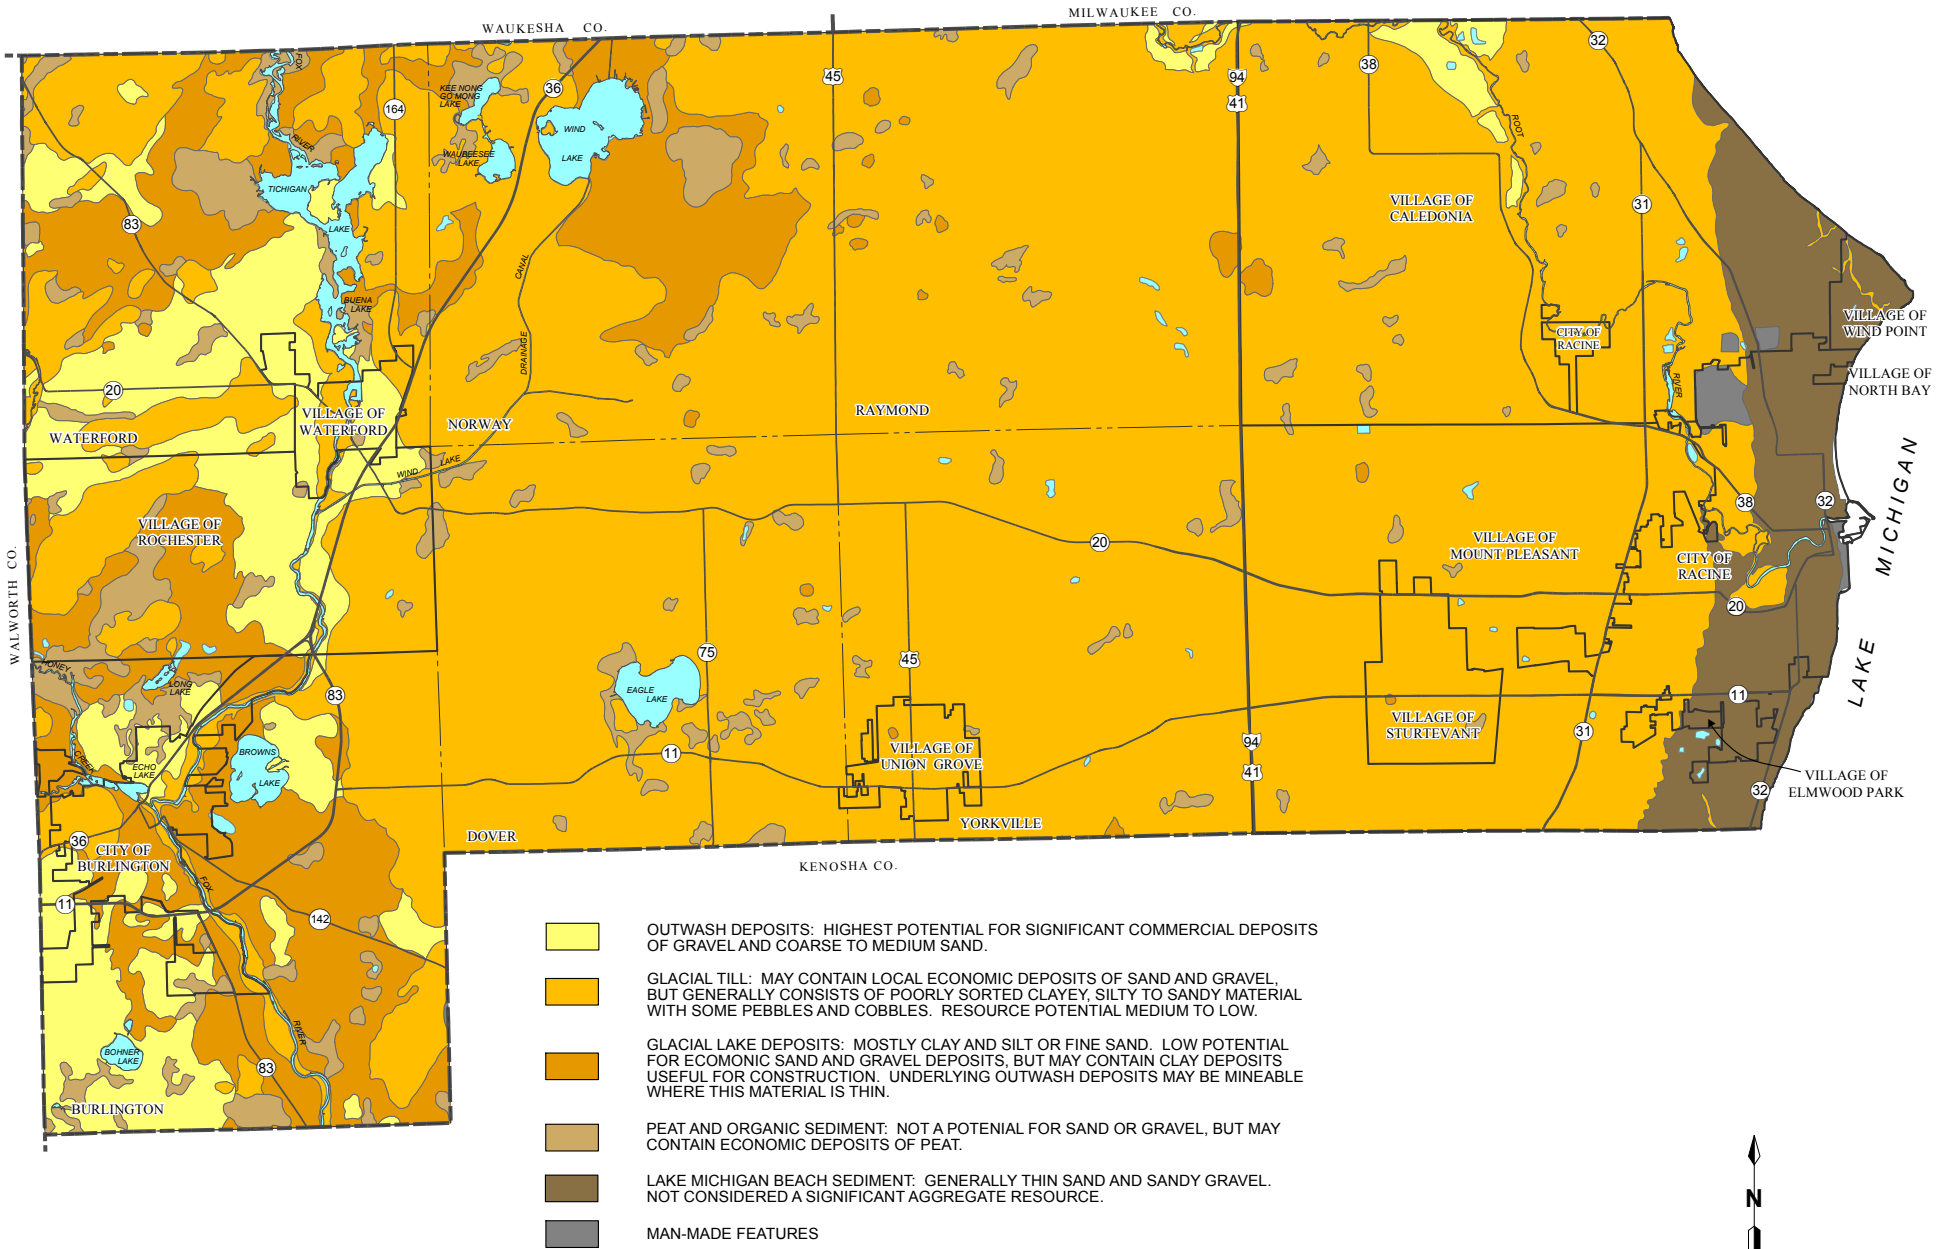

# Map 9

## POTENTIAL SOURCES OF SAND, GRAVEL, CLAY, AND PEAT IN RACINE COUNTY

Source: Wisconsin Geological and Natural History Survey and SEWRPC.