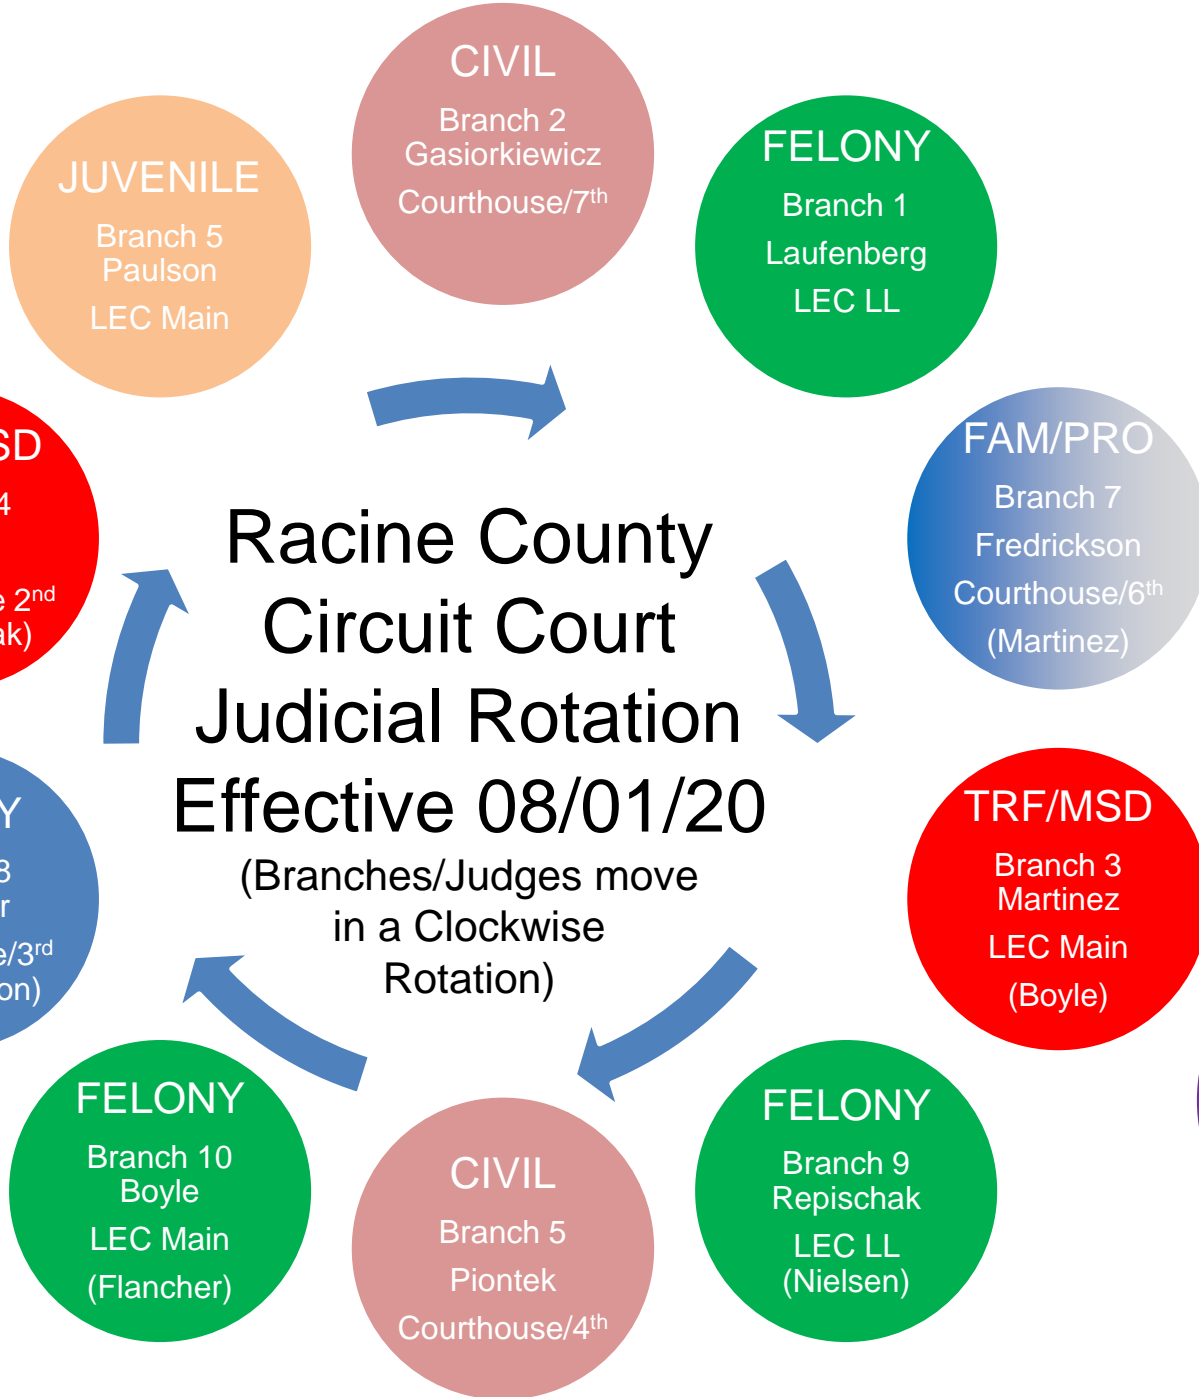

Racine County Circuit Court Judicial Rotation Effective 08/01/20

(Branches/Judges move
in a Clockwise
Rotation)

Key

Case Type
Branch
Judge Name
Building/Floor
(Previous Judge)