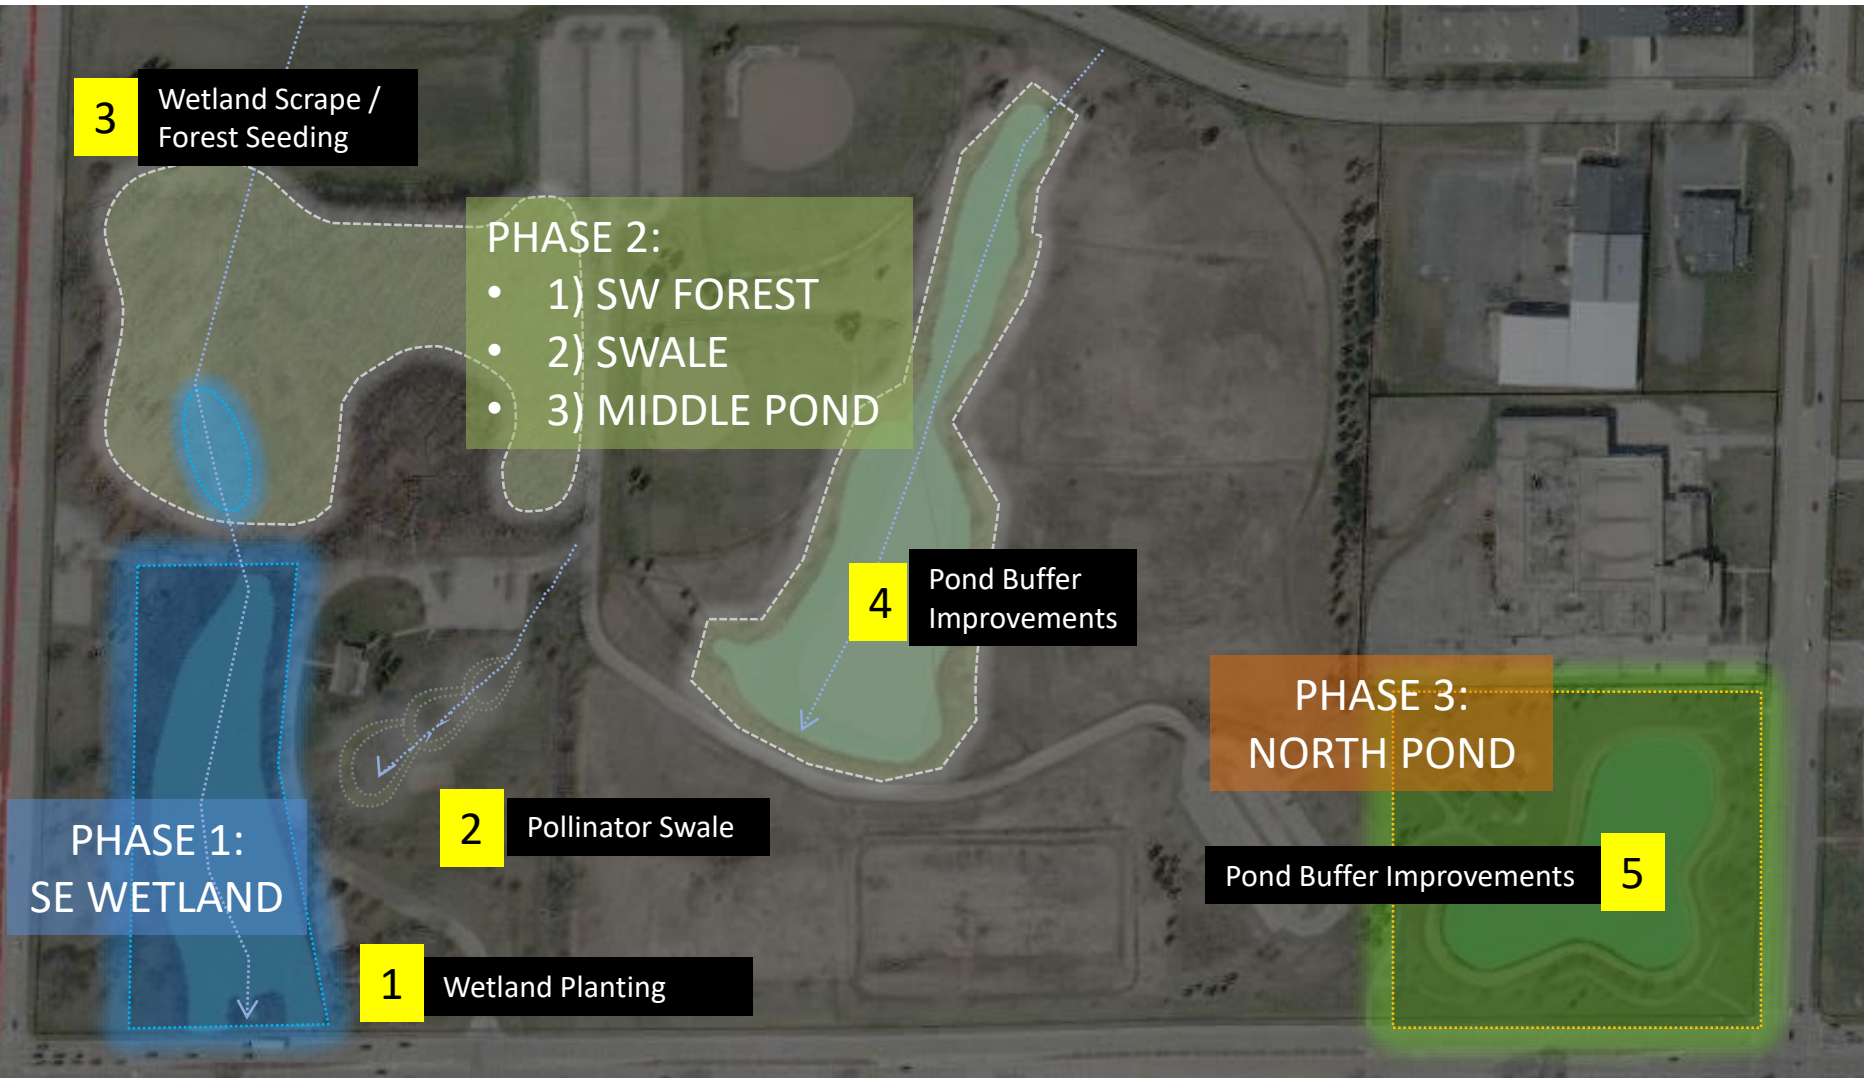

Pritchard Park: Environmental Improvements

Progress Update: October 2018

- Bluestem Environmental planted shrubs around the Veteran's memorial (SE Wetland)
- Seeding of the SE Wetland occurred last week.
- Seeding of the Pollinator Swale will occur this week.
- The SE Wetland and Pollinator Swale will take three years for the area to be fully vegetated.
- Buckthorn removal by the County may occur in late fall or early 2019 depending on grants/
- The pollinator swale will be prepped and planted over the next few weeks as well.
- County will provide wood chips to form a trail around the swale and over the top of the berms.
- No other County work should occur in the SE Wetland and Pollinator Swale until further notice.
- RPW will continue to plan/design the restoration of the SW Forest, Middle Pond and NE Pond.
- The Middle Pond restoration will work in conjunction with the TBD field improvements.
- RPW will work with the County/planners/designers to maximize the environmental upsides.

2017: Getting the Community Involved - Pulling Buckthorn

2018: Building the Pollinator Swale

2018: Prepping and Planting the SE Wetland

2018: Increased Plantings Around the Veteran's Memorial