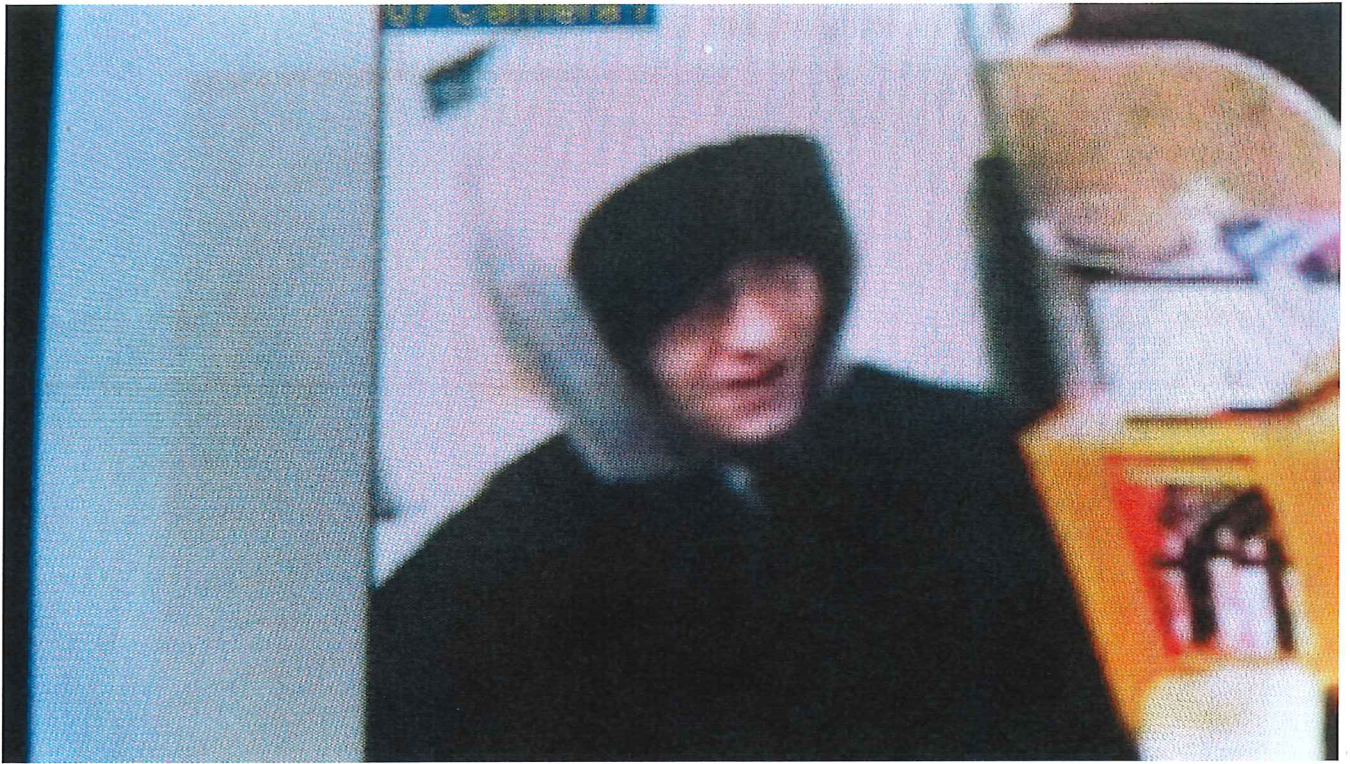

"A Tradition Since 1836"

Visit us at www.RacineCounty.com , Facebook, or MobilePatrol