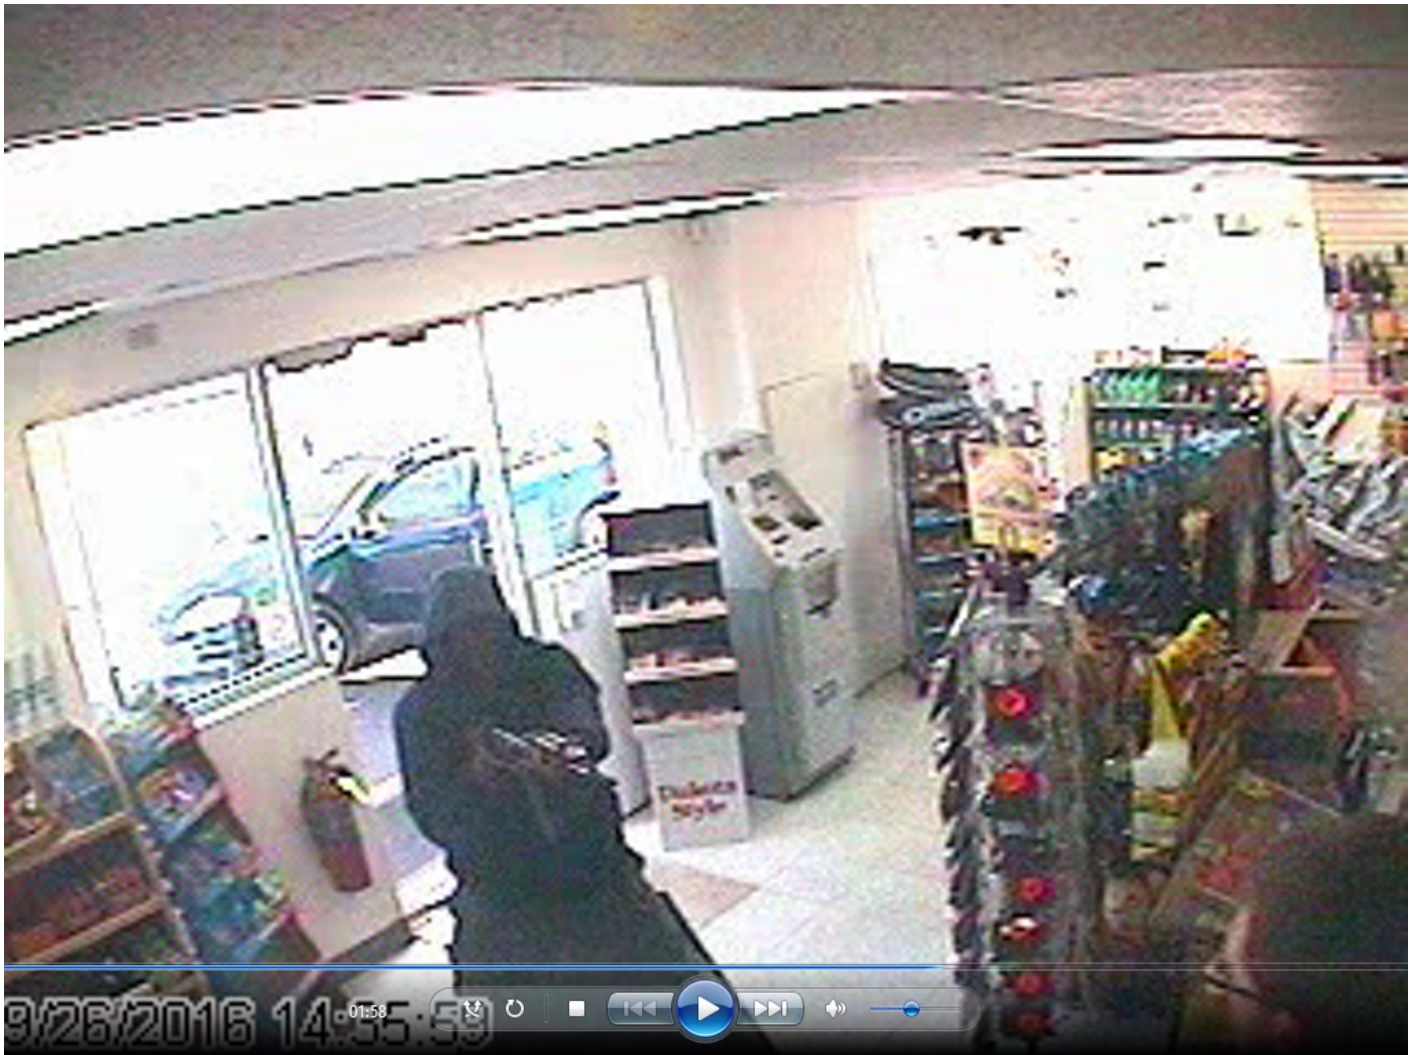

MEDIA RELEASE

On 09/26/2016 at 2:45 pm, the Racine County Sheriff's Office responded to the BP Gas Station located at 7812 S. Loomis Rd in the Town of Norway for a report of an armed robbery. Upon arrival Racine County Sheriff's Deputies and investigators learned a single suspect entered the store while armed with a rifle. The suspect robbed the store of an undetermined amount of cash and tobacco products. Nobody was hurt during the robbery. The suspect fled the scene prior to deputies' arrival.

The suspect is described as a male black 5'6" – 6' tall. He has a thin to medium build. His age is believed to be in his mid-20's to early 30's. He was wearing a black jacket over a gray hoodie and dark colored pants. The suspect was driving a faded dark blue Toyota Corolla with unknown license plates.

The Racine County Sheriff's Office is looking for assistance in identifying the suspect in this robbery. If anyone has any information about this robbery or the suspect they are urged to call the Racine County Communications Center at (262) 886-2300. Callers may remain anonymous if they wish. Several photos from security footage of the suspect and vehicle have been included with this release.

The investigation into this robbery ongoing.

"A Tradition Since 1836"

Visit us at www.RacineCounty.com , Facebook, or MobilePatrol

"A Tradition Since 1836"

Visit us at www.RacineCounty.com , Facebook, or MobilePatrol