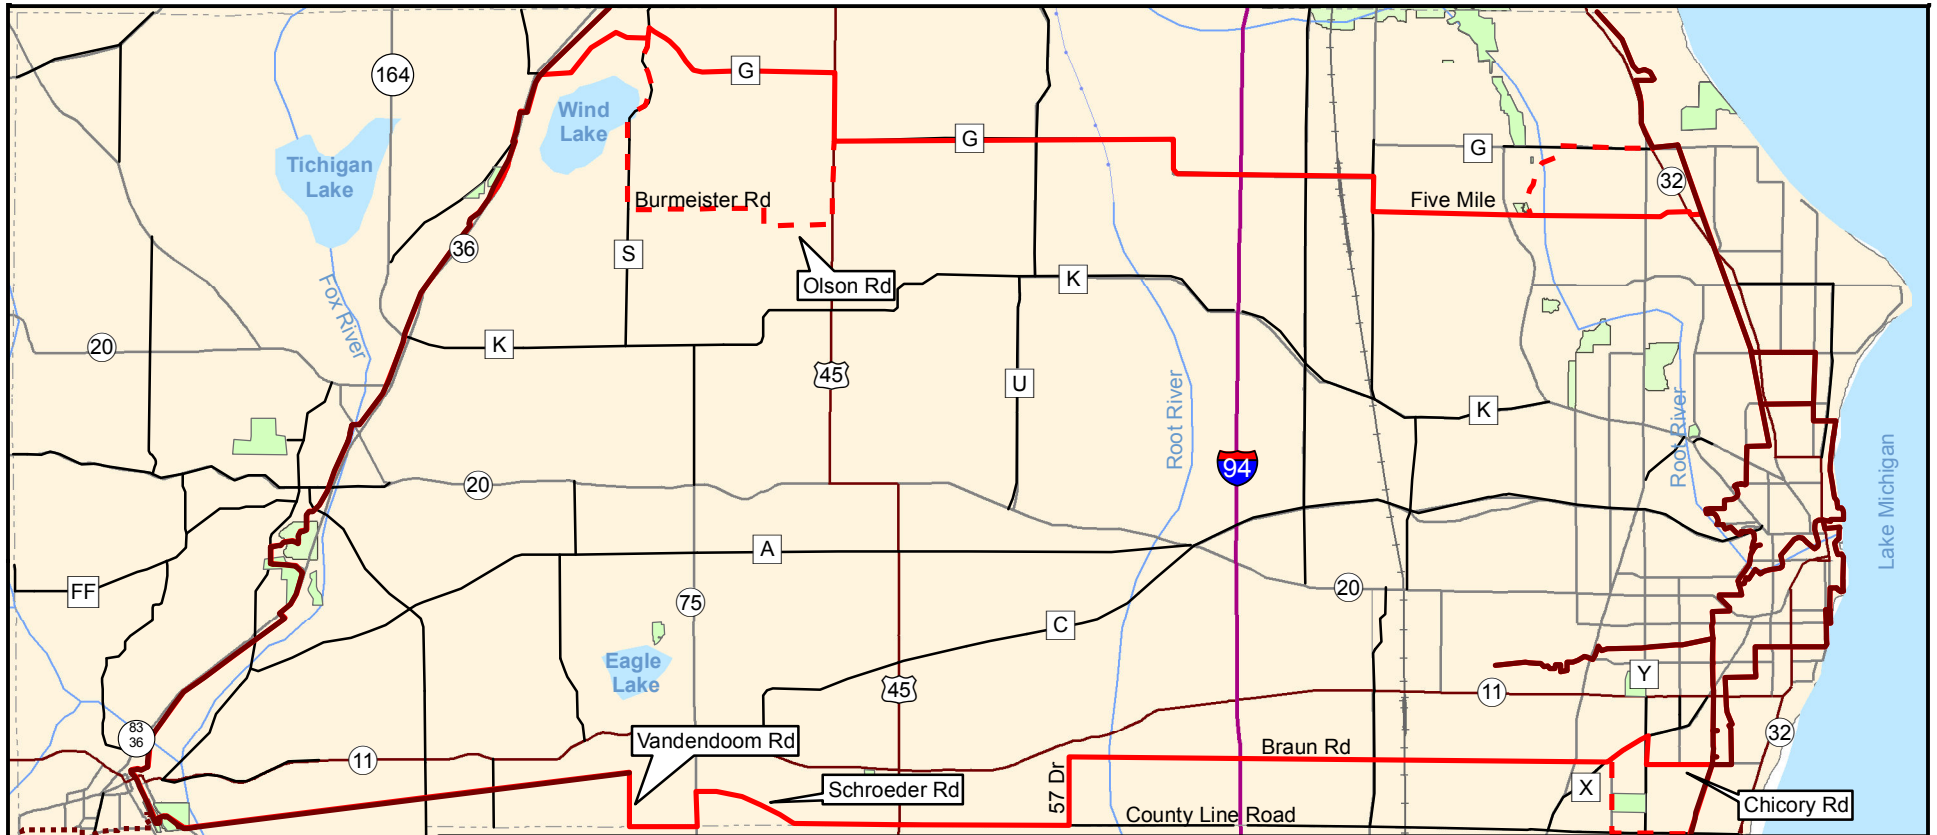

100-Mile Bike Trail Racine County

Legend

- On Road Trail
- Off Road Trail
- - - Alternative Routes
- ⋯ Proposed Trail

This marked route envelops the entire county and allows the biking public to discover and enjoy Racine County's many historical and recreational sites.