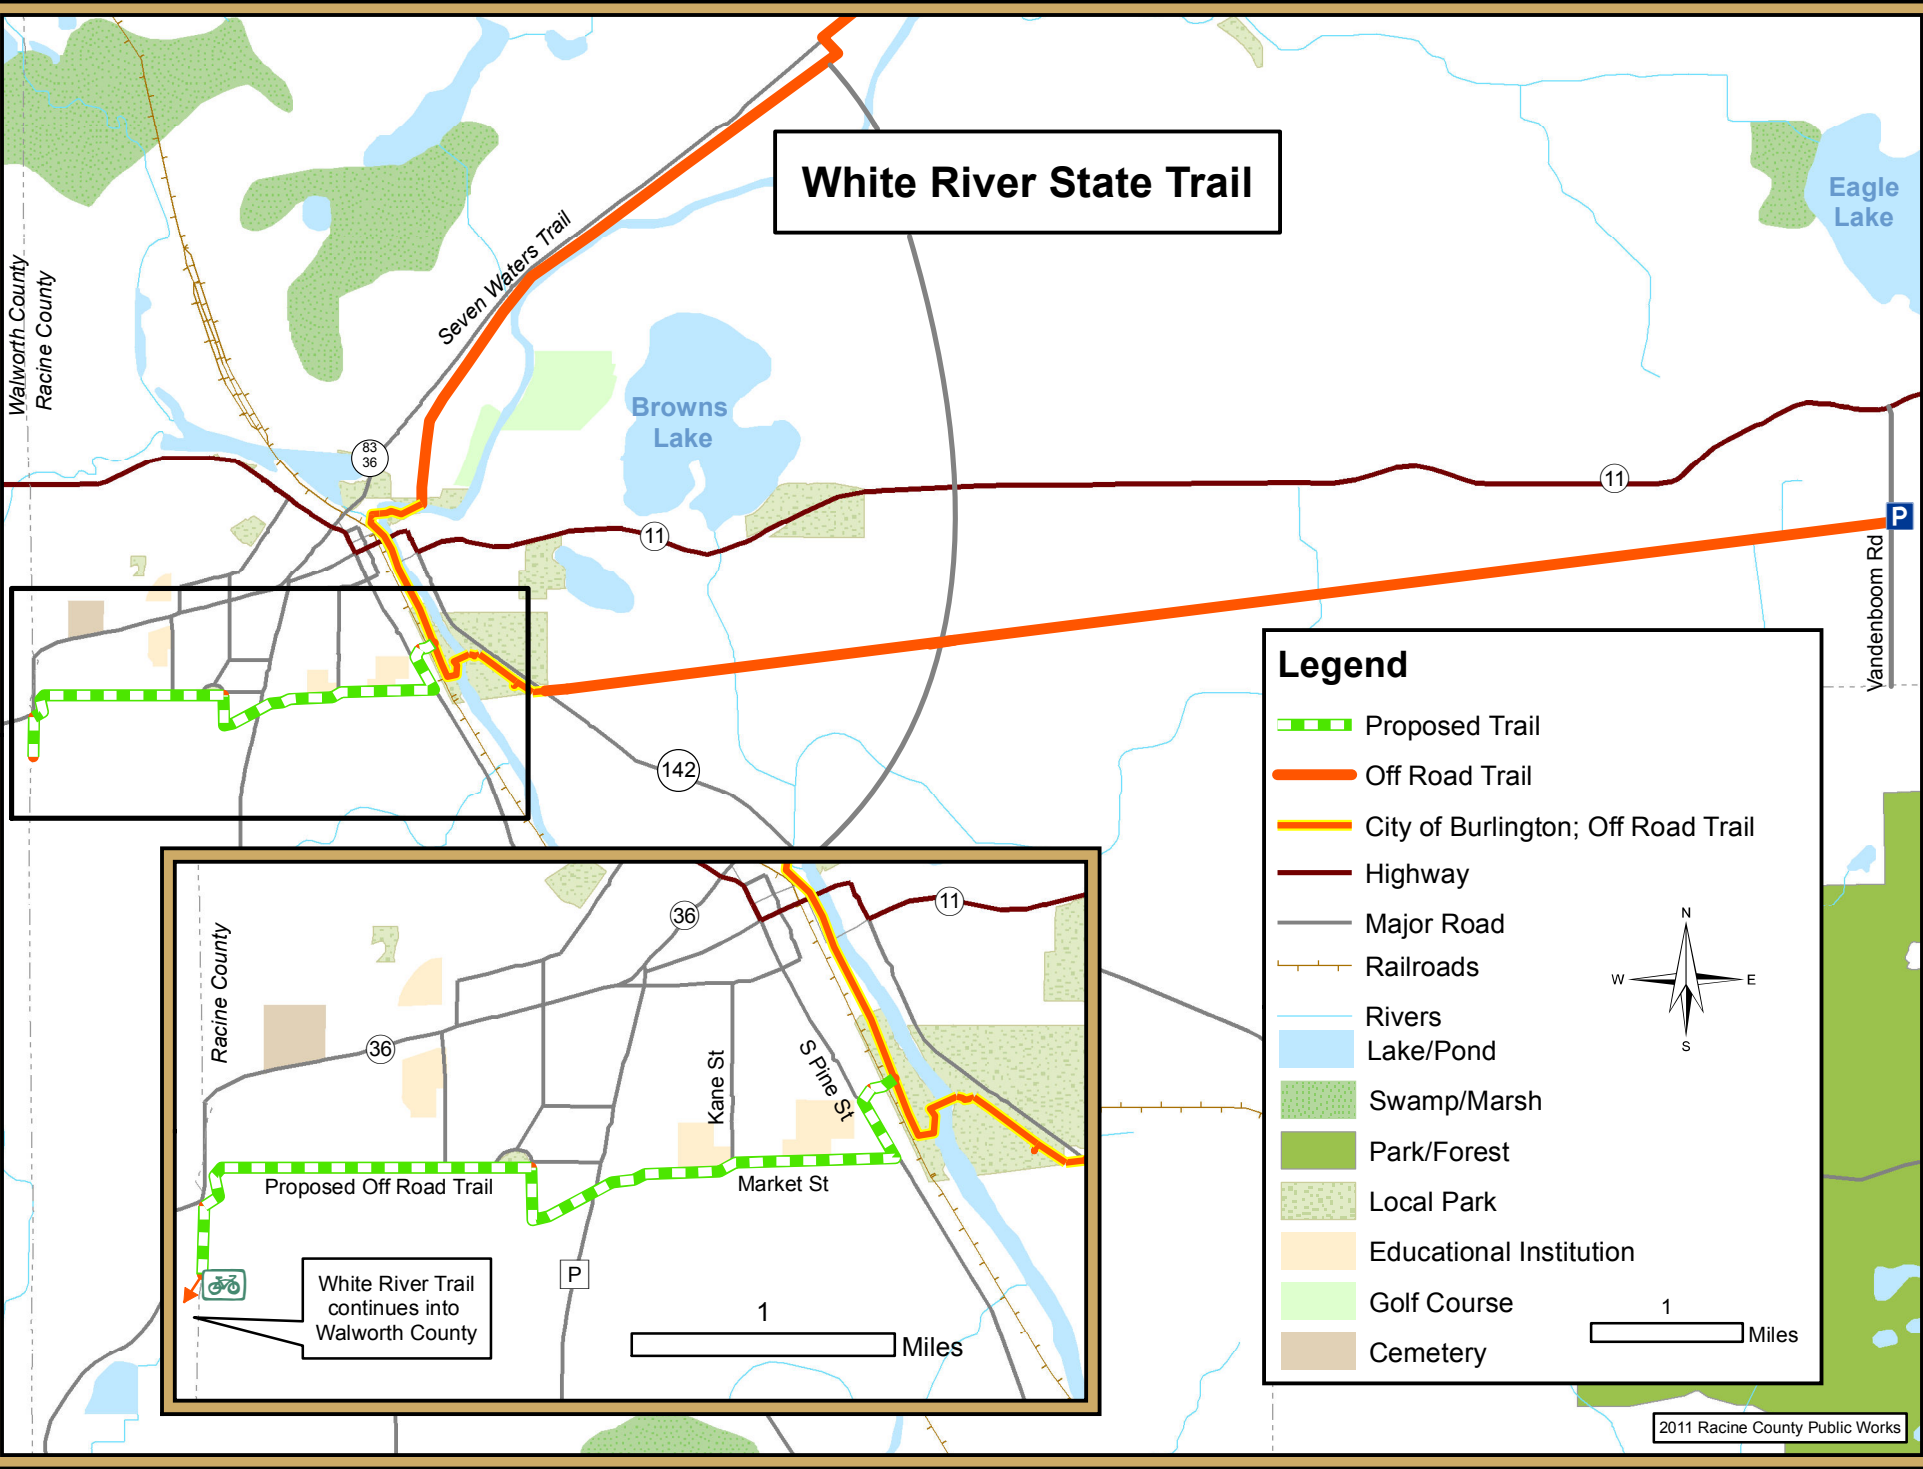

White River State Trail

Legend

- Proposed Trail
- Off Road Trail
- City of Burlington; Off Road Trail
- Highway
- Major Road
- Railroads
- Rivers
- Lake/Pond
- Swamp/Marsh
- Park/Forest
- Local Park
- Educational Institution
- Golf Course
- Cemetery

1 Miles

1 Miles